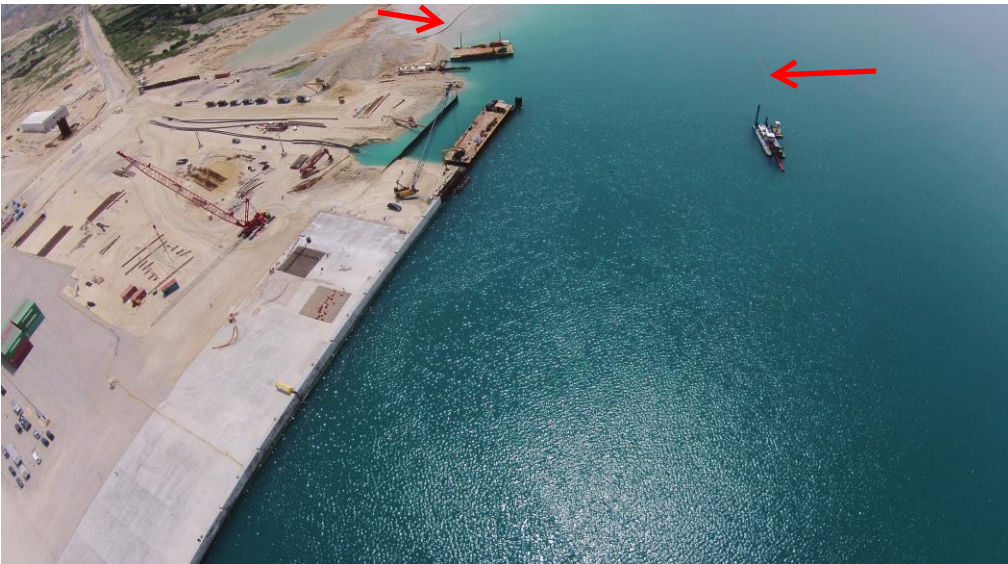

Operations Photos Ellicott Dragon Dredge at Port Lafito – all photos taken within the last 4 months

Original spoils pit

Secondary spoils pit with dredge, pipe is visible

Close up of secondary spoils pit, dredge pipe in operation